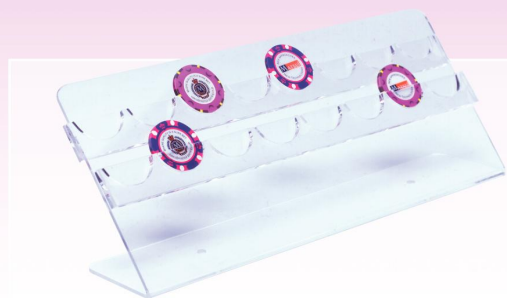

# Matsui Accessories

Value chip display rack (wrap round style)

Value chip display rack (tree style)

Roulette value chip cover - w / 2 locks  
(left / right hand is available)

Matsui murray rack - 100 capacity,  
39/43mm (slide style)

Transparent plastic carrying case  
Accommodates eight 100-chips trays

Display rack for value chip cover

**M**ATSUI

# Accessories

Token box (US style)

Standard tip box - w / 1 lock

Ashtray cup :  $\phi$ 82 H35  
Drink cup :  $\phi$ 82 H60

Security cash box (slimline) - w / 2 locks

Aluminum chip case for 600pcs  
W507 H248 D62  
Aluminum chip case for 1000pcs  
W522 H415 D74

Electric dice tumbler  
(for sic bo game)  
 $\phi$ 200 H240

MIN~MAX Rate signs  
1. roulette set : W120 H120 D53  
2. baccarat set : W120 H140 D53  
3. black jack set : W120 H115 D53

We also carry other accessories than above.  
Please contact sales staff in your area for further details.  
Matsui Gaming always support your demand.