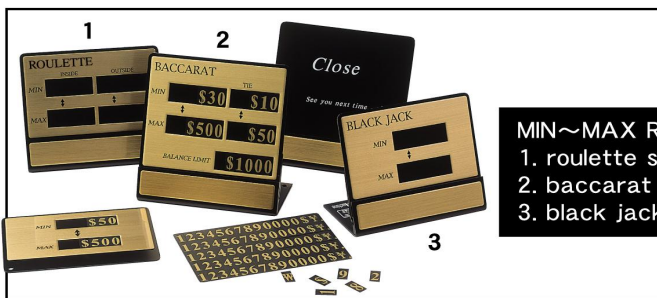

# Matsui Accessories

Value chip display rack (wrap round style)

Value chip display rack (tree style)

Roulette value chip cover - w / 2 locks  
(left / right hand is available)

Matsui murray rack - 100 capacity,  
39/43mm (slide style)

Transparent plastic carrying case  
Accommodates eight 100-chips trays

Display rack for value chip cover

**M**ATSUI

# Accessories

Token box (US style)

Standard tip box - w / 1 lock

Ashtray cup :  $\phi$ 82 H35  
Drink cup :  $\phi$ 82 H60

Security cash box (slimline) - w / 2 locks

Aluminum chip case for 600pcs  
W507 H248 D62  
Aluminum chip case for 1000pcs  
W522 H415 D74

Electric dice tumbler  
(for sic bo game)  
 $\phi$ 200 H240

MIN~MAX Rate signs  
1. roulette set : W120 H120 D53  
2. baccarat set : W120 H140 D53  
3. black jack set : W120 H115 D53

We also carry other accessories than above.  
Please contact sales staff in your area for further details.  
Matsui Gaming always support your demand.