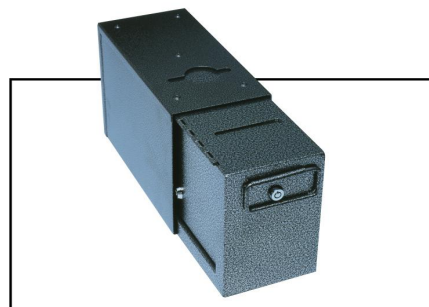

# Matsui Accessories

Value chip display rack (wrap round style)

Value chip display rack (tree style)

Roulette value chip cover - w / 2 locks  
(left / right hand is available)

Matsui murray rack - 100 capacity,  
39/43mm (slide style)

Transparent plastic carrying case  
Accommodates eight 100-chips trays

Display rack for value chip cover

**M**ATSUI

# Accessories

Token box (US style)

Standard tip box - w / 1 lock

Ashtray cup :  $\phi$ 82 H35  
Drink cup :  $\phi$ 82 H60

Security cash box (slimline) - w / 2 locks

Aluminum chip case for 600pcs  
W507 H248 D62  
Aluminum chip case for 1000pcs  
W522 H415 D74

Electric dice tumbler  
(for sic bo game)  
 $\phi$ 200 H240

MIN~MAX Rate signs  
1. roulette set : W120 H120 D53  
2. baccarat set : W120 H140 D53  
3. black jack set : W120 H115 D53

We also carry other accessories than above.  
Please contact sales staff in your area for further details.  
Matsui Gaming always support your demand.