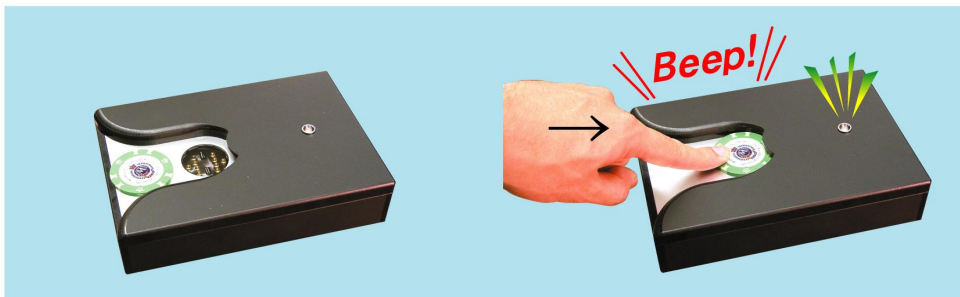

MG EYE ***Chip Authentication***

**Unique implanted prints creates
a gaming chip 100% proof.**

MATSUI

MG EYE

How it Works

Recently developed unique prints and implanted into the decal of the chips.
Chips are placed into the Chip Authentication reader and an alarm/light will activate to distinguish between real and fake chips.

No changes are made to the manufacturing time ensuring all chips are delivered at Matsui exceptional lead time.

Unique implanted prints creates a gaming chip 100% copy proof.

Inexpensive “MG EYE-SP” readers can be placed on live gaming table as well as cashier desks and security offices.

“MG EYE-MB” compact mobile readers with rechargeable batteries can be used anywhere on the gaming floor.

Able to be used conjunctively with Secur-e-chip anti-theft system.

Please contact sales staff in your area for further details.